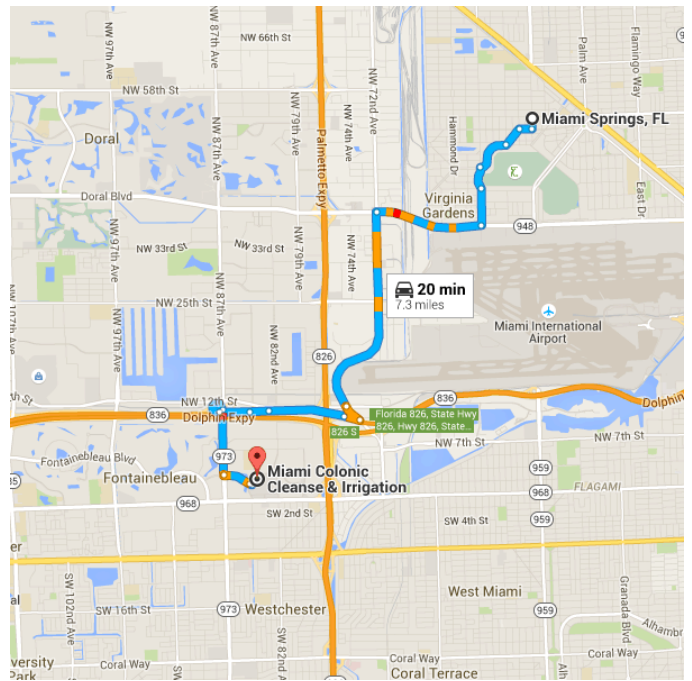

## Directions from Miami Springs, FL to Miami Colonic Cleanse & Irrigation

### o Miami Springs, FL

Take Hunting Lodge Dr and NW 62nd Ave to FL-948 W/NW 36th St in Virginia Gardens

1.4 mi / 4 min

- ↑ 1. Head south on Albatross St toward Lark Ave  
0.1 mi
- ↘ 2. Turn right onto Westward Dr  
0.1 mi
- ↙ 3. Slight left onto Sunset Way  
0.2 mi
- ↘ 4. Turn right onto Hunting Lodge Dr  
0.4 mi
- ↙ 5. Turn left to stay on Hunting Lodge Dr  
0.2 mi
- ↘ 6. Turn right onto NW 62nd Ave  
0.3 mi

Continue on FL-948 W/NW 36th St. Take NW 72nd Ave/Milam Dairy Rd, FL-836 W and FL-973 S/NW 87th Ave to Park Blvd in Fontainebleau

5.5 mi / 14 min

- 7. Turn right onto FL-948 W/NW 36th St  
\_\_\_\_\_ 1.0 mi
- ↶ 8. Use the left 2 lanes to turn left onto NW 72nd Ave/Milam Dairy Rd  
\_\_\_\_\_ 2.1 mi
- ↑ 9. Continue onto Milam Dairy Airport Loop Extended  
\_\_\_\_\_ 0.2 mi
- ⤴ 10. Sharp right onto the ramp to FL-836 W  
\_\_\_\_\_ 0.2 mi
- ↶ 11. Keep left at the fork to continue on Exits 826 S-836 W and merge onto FL-836 W  
⚠ Toll road  
\_\_\_\_\_ 0.7 mi
- ↶ 12. Use the 2nd from the right lane to stay on FL-836 W  
⚠ Toll road  
\_\_\_\_\_ 0.2 mi
- 13. Take the Florida 836 exit  
⚠ Partial toll road  
\_\_\_\_\_ 0.3 mi
- 14. Keep right, follow signs for FL-973 S/NW 87th Ave  
\_\_\_\_\_ 0.3 mi
- ↑ 15. Continue onto FL-973 S/NW 87th Ave  
\_\_\_\_\_ 0.6 mi

Continue on **Park Blvd** to your destination  
\_\_\_\_\_ 0.4 mi / 2 min

- ↶ 16. Turn left onto Park Blvd  
\_\_\_\_\_ 0.3 mi
- ↑ 17. Continue straight  
\_\_\_\_\_ 102 ft
- ↶ 18. Turn left  
📍 Destination will be on the right  
\_\_\_\_\_ 390 ft