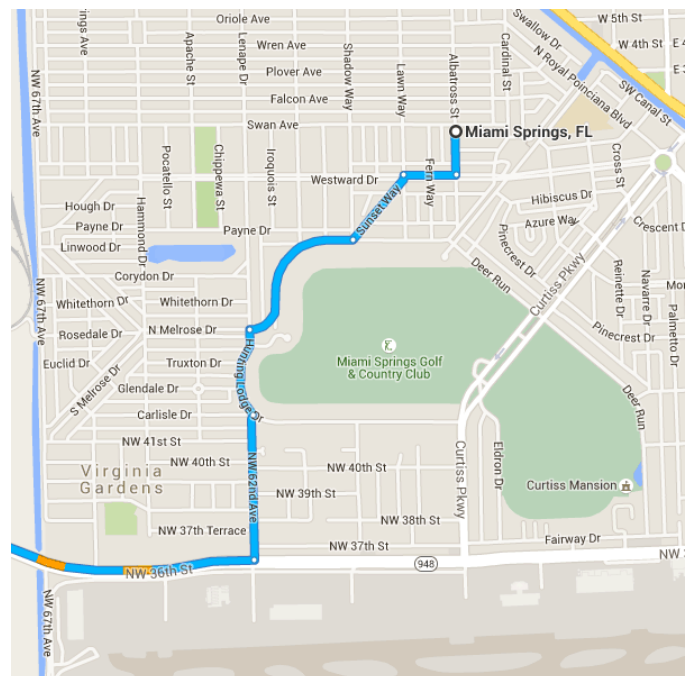

## Directions from Miami Springs, FL to Miami Colonic Cleanse & Irrigation

### o Miami Springs, FL

Take Hunting Lodge Dr and NW 62nd Ave to FL-948 W/NW 36th St in Virginia Gardens

1.4 mi / 4 min

- ↑ 1. Head south on Albatross St toward Lark Ave  
0.1 mi
- ↘ 2. Turn right onto Westward Dr  
0.1 mi
- ↙ 3. Slight left onto Sunset Way  
0.2 mi
- ↘ 4. Turn right onto Hunting Lodge Dr  
0.4 mi
- ↙ 5. Turn left to stay on Hunting Lodge Dr  
0.2 mi
- ↘ 6. Turn right onto NW 62nd Ave  
0.3 mi

Continue on FL-948 W/NW 36th St. Take NW 72nd Ave/Milam Dairy Rd, FL-836 W and FL-973 S/NW 87th Ave to Park Blvd in Fontainebleau

5.5 mi / 14 min

- 7. Turn right onto FL-948 W/NW 36th St  
\_\_\_\_\_ 1.0 mi
- ↶ 8. Use the left 2 lanes to turn left onto NW 72nd Ave/Milam Dairy Rd  
\_\_\_\_\_ 2.1 mi
- ↑ 9. Continue onto Milam Dairy Airport Loop Extended  
\_\_\_\_\_ 0.2 mi
- ⤴ 10. Sharp right onto the ramp to FL-836 W  
\_\_\_\_\_ 0.2 mi
- ↶ 11. Keep left at the fork to continue on Exits 826 S-836 W and merge onto FL-836 W  
⚠ Toll road  
\_\_\_\_\_ 0.7 mi
- ↶ 12. Use the 2nd from the right lane to stay on FL-836 W  
⚠ Toll road  
\_\_\_\_\_ 0.2 mi
- 13. Take the Florida 836 exit  
⚠ Partial toll road  
\_\_\_\_\_ 0.3 mi
- 14. Keep right, follow signs for FL-973 S/NW 87th Ave  
\_\_\_\_\_ 0.3 mi
- ↑ 15. Continue onto FL-973 S/NW 87th Ave  
\_\_\_\_\_ 0.6 mi

Continue on **Park Blvd** to your destination  
\_\_\_\_\_ 0.4 mi / 2 min

- ↶ 16. Turn left onto Park Blvd  
\_\_\_\_\_ 0.3 mi
- ↑ 17. Continue straight  
\_\_\_\_\_ 102 ft
- ↶ 18. Turn left  
📍 Destination will be on the right  
\_\_\_\_\_ 390 ft