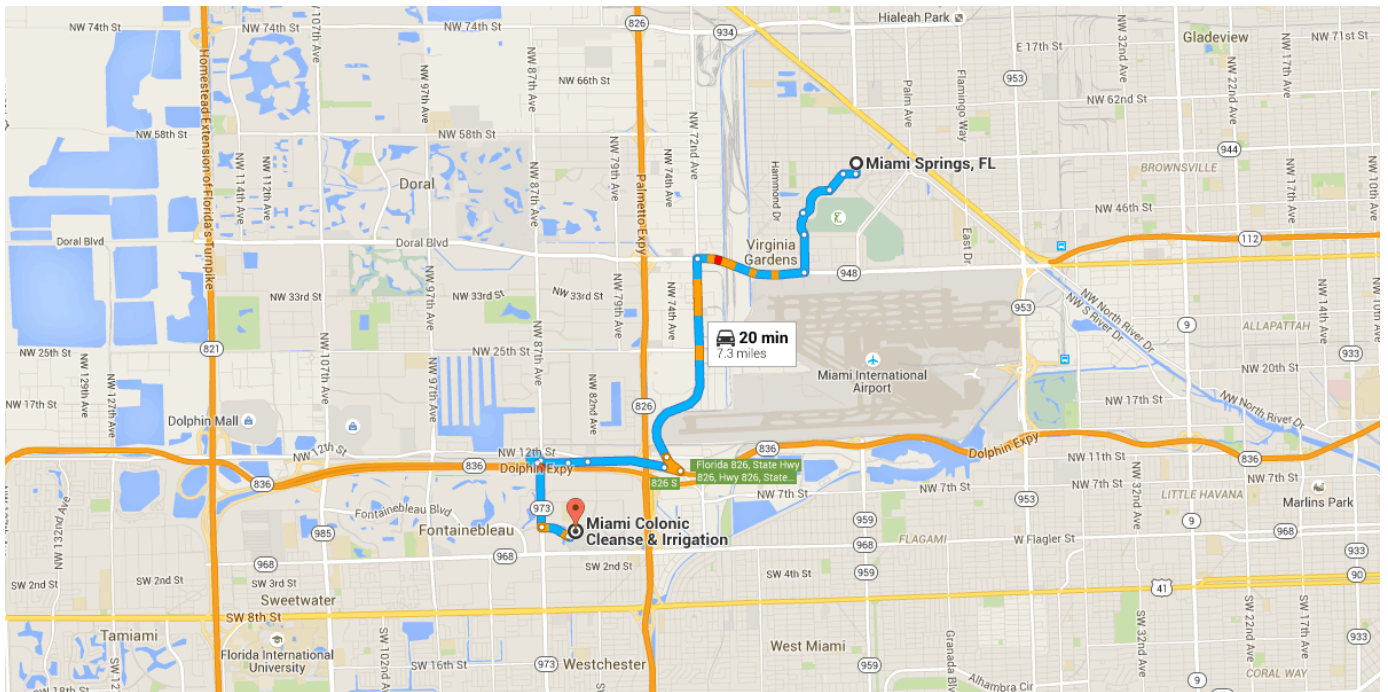

## Directions from Miami Springs, FL to Miami Colonic Cleanse & Irrigation

### o Miami Springs, FL

Take Hunting Lodge Dr and NW 62nd Ave to FL-948 W/NW 36th St in Virginia Gardens

1.4 mi / 4 min

- ↑ 1. Head south on Albatross St toward Lark Ave  
0.1 mi
- ↘ 2. Turn right onto Westward Dr  
0.1 mi
- ↙ 3. Slight left onto Sunset Way  
0.2 mi
- ↘ 4. Turn right onto Hunting Lodge Dr  
0.4 mi
- ↙ 5. Turn left to stay on Hunting Lodge Dr  
0.2 mi
- ↘ 6. Turn right onto NW 62nd Ave  
0.3 mi

Continue on FL-948 W/NW 36th St. Take NW 72nd Ave/Milam Dairy Rd, FL-836 W and FL-973 S/NW 87th Ave to Park Blvd in Fontainebleau

5.5 mi / 14 min

- 7. Turn right onto FL-948 W/NW 36th St  
\_\_\_\_\_ 1.0 mi
- ↶ 8. Use the left 2 lanes to turn left onto NW 72nd Ave/Milam Dairy Rd  
\_\_\_\_\_ 2.1 mi
- ↑ 9. Continue onto Milam Dairy Airport Loop Extended  
\_\_\_\_\_ 0.2 mi
- ⤴ 10. Sharp right onto the ramp to FL-836 W  
\_\_\_\_\_ 0.2 mi
- ↶ 11. Keep left at the fork to continue on Exits 826 S-836 W and merge onto FL-836 W  
⚠ Toll road  
\_\_\_\_\_ 0.7 mi
- ↶ 12. Use the 2nd from the right lane to stay on FL-836 W  
⚠ Toll road  
\_\_\_\_\_ 0.2 mi
- 13. Take the Florida 836 exit  
⚠ Partial toll road  
\_\_\_\_\_ 0.3 mi
- 14. Keep right, follow signs for FL-973 S/NW 87th Ave  
\_\_\_\_\_ 0.3 mi
- ↑ 15. Continue onto FL-973 S/NW 87th Ave  
\_\_\_\_\_ 0.6 mi

Continue on **Park Blvd** to your destination  
\_\_\_\_\_ 0.4 mi / 2 min

- ↶ 16. Turn left onto Park Blvd  
\_\_\_\_\_ 0.3 mi
- ↑ 17. Continue straight  
\_\_\_\_\_ 102 ft
- ↶ 18. Turn left  
📍 Destination will be on the right  
\_\_\_\_\_ 390 ft