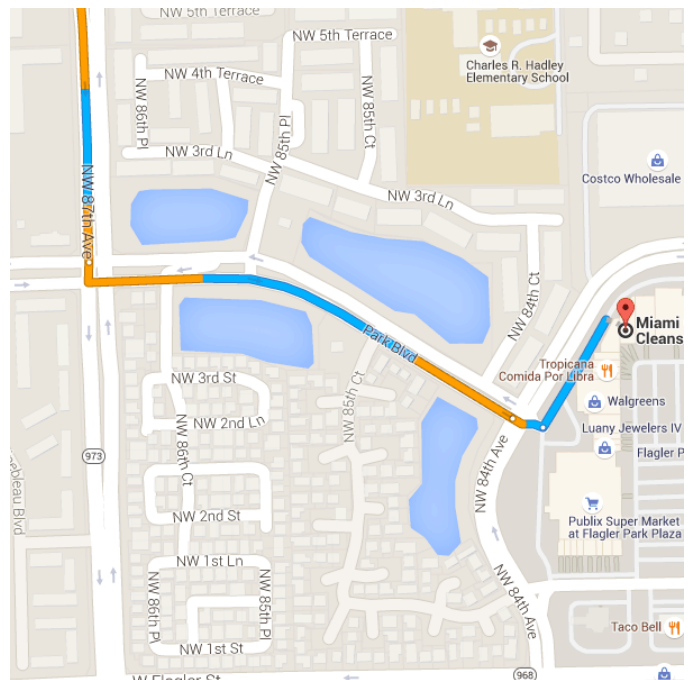

## Directions from Miami Springs, FL to Miami Colonic Cleanse & Irrigation

### o Miami Springs, FL

Take Hunting Lodge Dr and NW 62nd Ave to FL-948 W/NW 36th St in Virginia Gardens

1.4 mi / 4 min

- ↑ 1. Head south on Albatross St toward Lark Ave  
0.1 mi
- ↘ 2. Turn right onto Westward Dr  
0.1 mi
- ↙ 3. Slight left onto Sunset Way  
0.2 mi
- ↘ 4. Turn right onto Hunting Lodge Dr  
0.4 mi
- ↙ 5. Turn left to stay on Hunting Lodge Dr  
0.2 mi
- ↘ 6. Turn right onto NW 62nd Ave  
0.3 mi

Continue on FL-948 W/NW 36th St. Take NW 72nd Ave/Milam Dairy Rd, FL-836 W and FL-973 S/NW 87th Ave to Park Blvd in Fontainebleau

5.5 mi / 14 min

- 7. Turn right onto FL-948 W/NW 36th St  
\_\_\_\_\_ 1.0 mi
- ↶ 8. Use the left 2 lanes to turn left onto NW 72nd Ave/Milam Dairy Rd  
\_\_\_\_\_ 2.1 mi
- ↑ 9. Continue onto Milam Dairy Airport Loop Extended  
\_\_\_\_\_ 0.2 mi
- ⤴ 10. Sharp right onto the ramp to FL-836 W  
\_\_\_\_\_ 0.2 mi
- ↶ 11. Keep left at the fork to continue on Exits 826 S-836 W and merge onto FL-836 W  
⚠ Toll road  
\_\_\_\_\_ 0.7 mi
- ↶ 12. Use the 2nd from the right lane to stay on FL-836 W  
⚠ Toll road  
\_\_\_\_\_ 0.2 mi
- 13. Take the Florida 836 exit  
⚠ Partial toll road  
\_\_\_\_\_ 0.3 mi
- 14. Keep right, follow signs for FL-973 S/NW 87th Ave  
\_\_\_\_\_ 0.3 mi
- ↑ 15. Continue onto FL-973 S/NW 87th Ave  
\_\_\_\_\_ 0.6 mi

Continue on **Park Blvd** to your destination  
\_\_\_\_\_ 0.4 mi / 2 min

- ↶ 16. Turn left onto Park Blvd  
\_\_\_\_\_ 0.3 mi
- ↑ 17. Continue straight  
\_\_\_\_\_ 102 ft
- ↶ 18. Turn left  
📍 Destination will be on the right  
\_\_\_\_\_ 390 ft