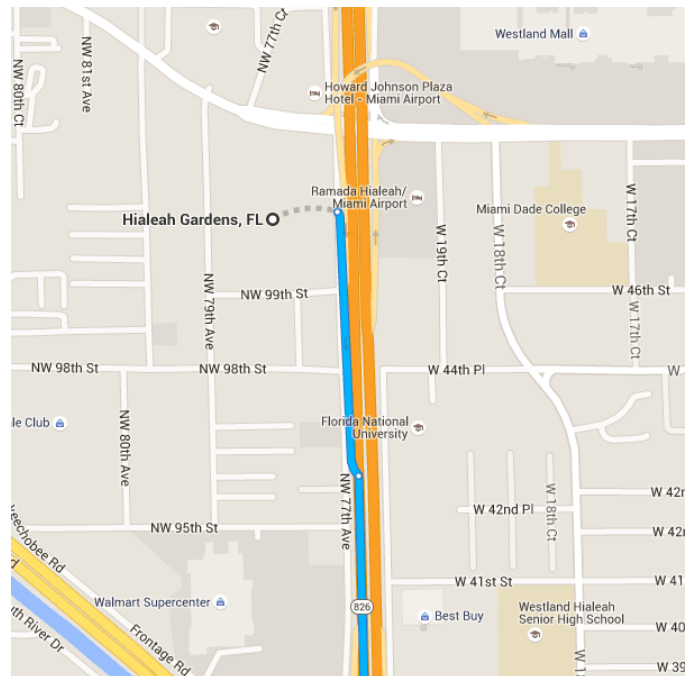

Directions from Hialeah Gardens, FL to Miami Colonic Cleanse & Irrigation

○ Hialeah Gardens, FL

↑ Head southeast toward FL-826 S
0.3 mi / 31 s

Follow FL-826 S to FL-968 W/W Flagler St in Fontainebleau. Take the FL-968/Flagler St exit from FL-826 S

6.4 mi / 8 min

↑ 2. Merge onto FL-826 S

6.1 mi

- ↗ 3. Take the FL-968/Flagler St exit
 _____ 0.2 mi
- ↑ 4. Keep **right** at the fork, follow signs for
Flagler Street W
 _____ 217 ft
- ↖ 5. Keep **left** and merge onto FL-968 W/W
Flagler St
 _____ 256 ft

Continue on FL-968 W/W Flagler St to
 your destination

_____ 0.7 mi / 3 min

- ↑ 6. Merge onto FL-968 W/W Flagler St
 _____ 0.3 mi
- ↗ 7. Turn **right** onto NW 82nd Ave
 _____ 282 ft
- ↖ 8. Turn **left**
 _____ 115 ft
- ↗ 9. Turn **right**
i Destination will be on the left
 _____ 0.4 mi

📍 Miami Colonic Cleanse & Irrigation

8315 West Flagler Street #28, Miami, FL 33144

These directions are for planning purposes only. You may find that construction projects, traffic, weather, or other events may cause conditions to differ from the map results, and you should plan your route accordingly. You must obey all signs or notices regarding your route.