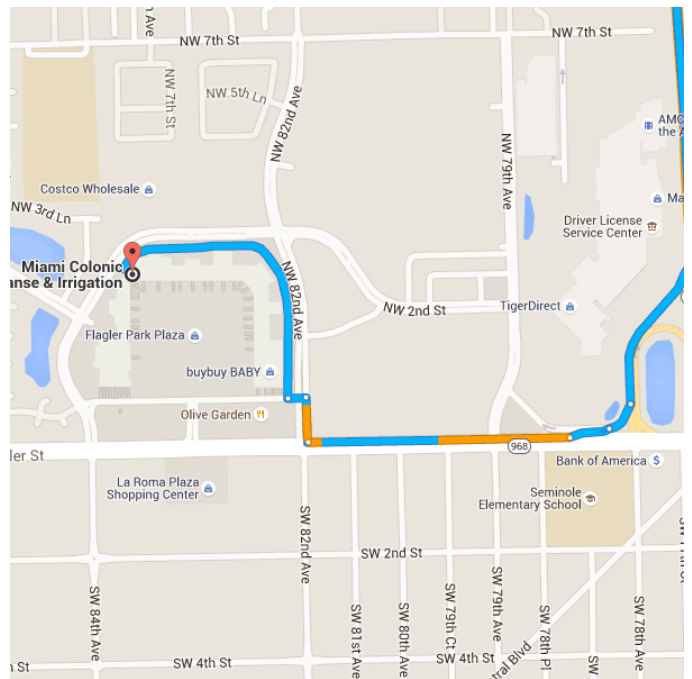

Directions from Hialeah Gardens, FL to Miami Colonic Cleanse & Irrigation

○ Hialeah Gardens, FL

↑ Head southeast toward FL-826 S
0.3 mi / 31 s

Follow FL-826 S to FL-968 W/W Flagler St in Fontainebleau. Take the FL-968/Flagler St exit from FL-826 S

6.4 mi / 8 min

↑ 2. Merge onto FL-826 S

6.1 mi

- ↗ 3. Take the FL-968/Flagler St exit
 _____ 0.2 mi
- ↑ 4. Keep **right** at the fork, follow signs for
Flagler Street W
 _____ 217 ft
- ↖ 5. Keep **left** and merge onto FL-968 W/W
Flagler St
 _____ 256 ft

Continue on FL-968 W/W Flagler St to
 your destination

_____ 0.7 mi / 3 min

- ↑ 6. Merge onto FL-968 W/W Flagler St
 _____ 0.3 mi
- ↗ 7. Turn **right** onto NW 82nd Ave
 _____ 282 ft
- ↖ 8. Turn **left**
 _____ 115 ft
- ↗ 9. Turn **right**
i Destination will be on the left
 _____ 0.4 mi

📍 Miami Colonic Cleanse & Irrigation

8315 West Flagler Street #28, Miami, FL 33144

These directions are for planning purposes only. You may find that construction projects, traffic, weather, or other events may cause conditions to differ from the map results, and you should plan your route accordingly. You must obey all signs or notices regarding your route.