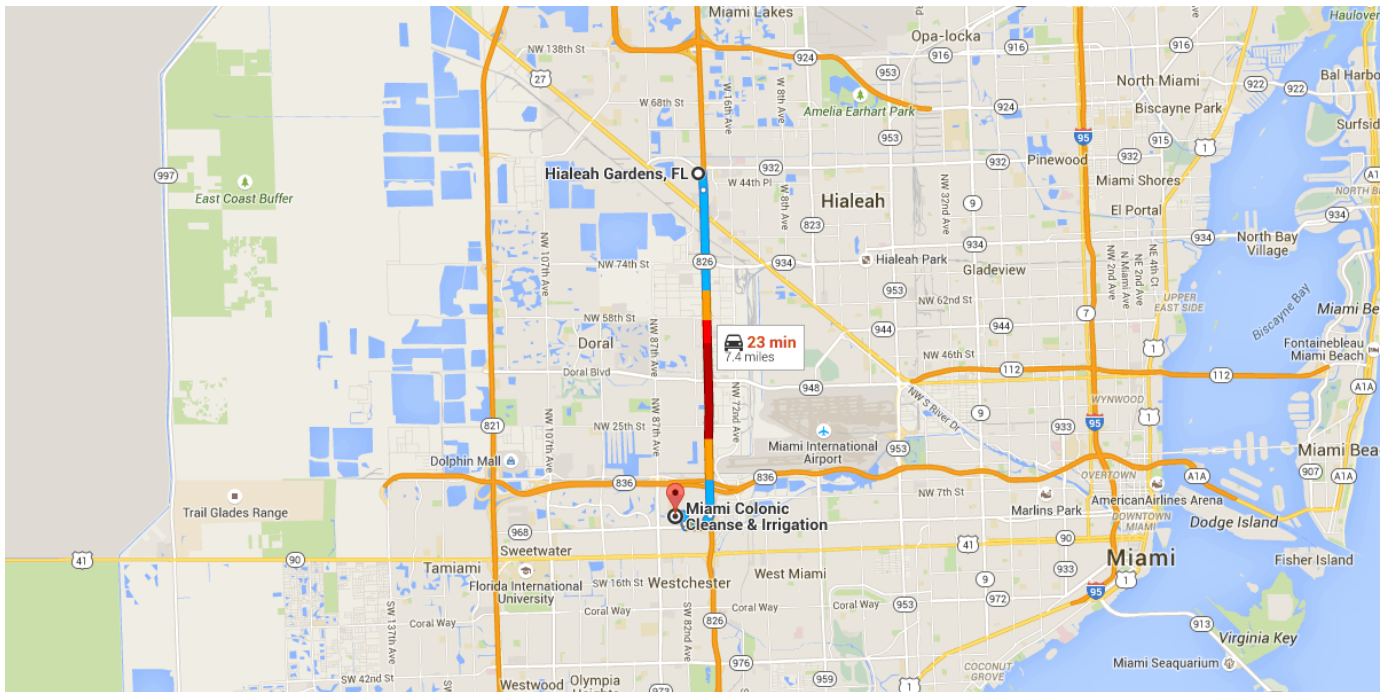

Directions from Hialeah Gardens, FL to Miami Colonic Cleanse & Irrigation

○ Hialeah Gardens, FL

↑ Head southeast toward FL-826 S
0.3 mi / 31 s

Follow FL-826 S to FL-968 W/W Flagler St in Fontainebleau. Take the FL-968/Flagler St exit from FL-826 S

6.4 mi / 8 min

↑ 2. Merge onto FL-826 S

6.1 mi

- ↗ 3. Take the FL-968/Flagler St exit
 _____ 0.2 mi
- ↑ 4. Keep **right** at the fork, follow signs for
Flagler Street W
 _____ 217 ft
- ↖ 5. Keep **left** and merge onto FL-968 W/W
Flagler St
 _____ 256 ft

Continue on FL-968 W/W Flagler St to
 your destination

_____ 0.7 mi / 3 min

- ↑ 6. Merge onto FL-968 W/W Flagler St
 _____ 0.3 mi
- ↗ 7. Turn **right** onto NW 82nd Ave
 _____ 282 ft
- ↖ 8. Turn **left**
 _____ 115 ft
- ↗ 9. Turn **right**
i Destination will be on the left
 _____ 0.4 mi

📍 Miami Colonic Cleanse & Irrigation

8315 West Flagler Street #28, Miami, FL 33144

These directions are for planning purposes only. You may find that construction projects, traffic, weather, or other events may cause conditions to differ from the map results, and you should plan your route accordingly. You must obey all signs or notices regarding your route.