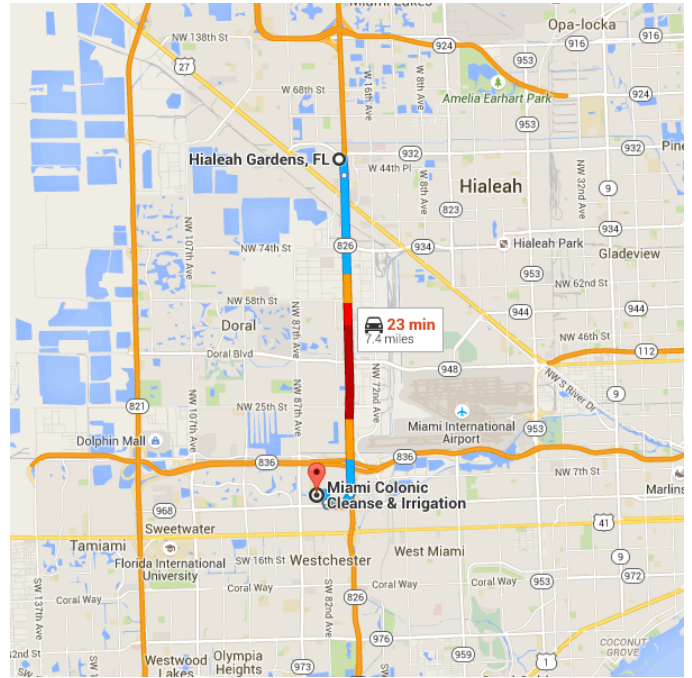

Directions from Hialeah Gardens, FL to Miami Colonic Cleanse & Irrigation

○ Hialeah Gardens, FL

↑ Head southeast toward FL-826 S
0.3 mi / 31 s

Follow FL-826 S to FL-968 W/W Flagler St in Fontainebleau. Take the FL-968/Flagler St exit from FL-826 S

6.4 mi / 8 min

↑ 2. Merge onto FL-826 S

6.1 mi

- ↗ 3. Take the FL-968/Flagler St exit
 _____ 0.2 mi
- ↑ 4. Keep **right** at the fork, follow signs for
Flagler Street W
 _____ 217 ft
- ↖ 5. Keep **left** and merge onto FL-968 W/W
Flagler St
 _____ 256 ft

Continue on FL-968 W/W Flagler St to
 your destination

_____ 0.7 mi / 3 min

- ↑ 6. Merge onto FL-968 W/W Flagler St
 _____ 0.3 mi
- ↗ 7. Turn **right** onto NW 82nd Ave
 _____ 282 ft
- ↖ 8. Turn **left**
 _____ 115 ft
- ↗ 9. Turn **right**
i Destination will be on the left
 _____ 0.4 mi

📍 Miami Colonic Cleanse & Irrigation

8315 West Flagler Street #28, Miami, FL 33144

These directions are for planning purposes only. You may find that construction projects, traffic, weather, or other events may cause conditions to differ from the map results, and you should plan your route accordingly. You must obey all signs or notices regarding your route.